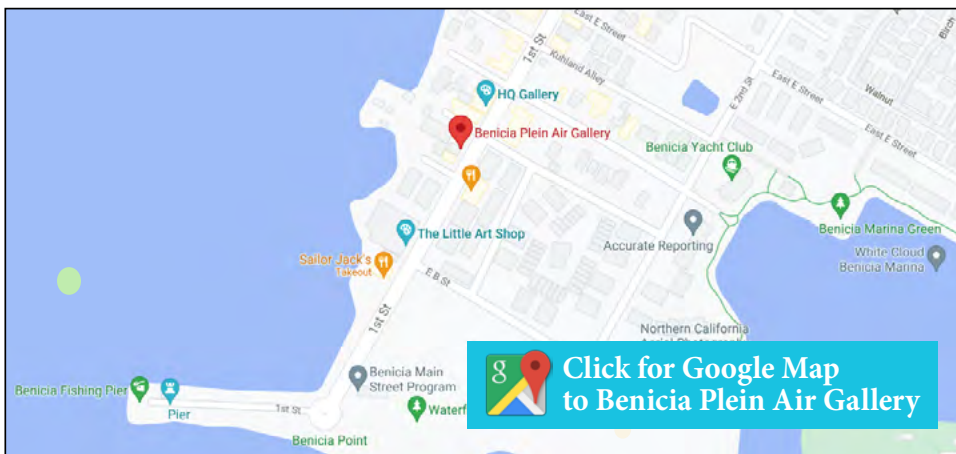

Please remember to wear masks and practice social distancing as prescribed by the state of California, and/or Solano County. Please check for air quality issues or facility closures (due to COVID-19) for the day of the event. Please call JoAnn at (510) 435-9763 if you have any questions regarding the possibility of a cancellation.